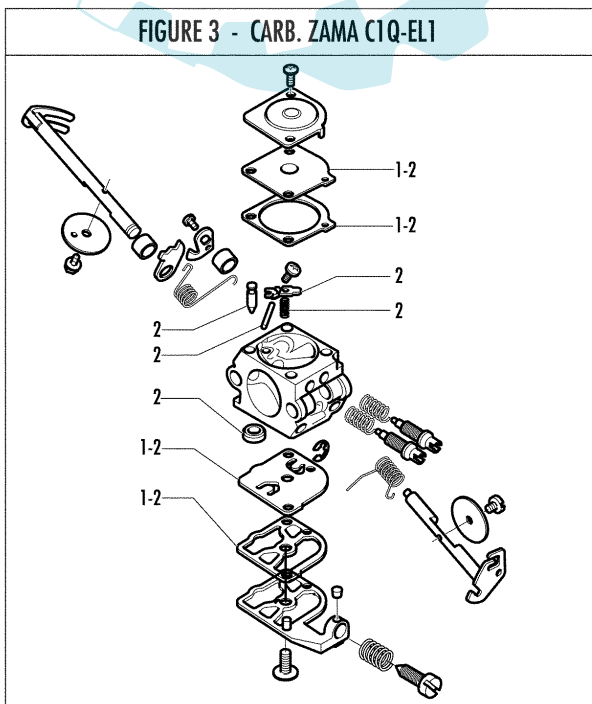

brand	<b>PARTNER</b>
-------	----------------

date	MAY/03	SHEET 4/4
------	--------	-----------

Model	Prefix
<b>P 462 15".325</b>	01

Product number
<b>953900429</b>

**FIGURE 2**

pos	P/N McC	P/N ELX	Qty	DESCRIPTION
1	503413203	503413203	1	air filter
2	503213216	503213216	2	screw
3	503213245	503213245	1	screw
4	503413101	503413101	1	filter holder
5	503105203	503105203	1	lever choke
6	501527801	501527801	1	bushing
7	501770002	501770002	1	gasket
8	503213216	503213216	3	screw
9	506013503	506013503	1	partition
10	505310751	505310751	1	rubber
11	506013202	506013202	1	bushing
12	240010	538240010	1	spark plug RCT7Y
13	503208006	503208006	1	screw
14	503440802	503440802	1	cylinder/piston ass'y
15	505310751	505310751	1	rubber
16	503289003	503289003	1	piston ring
17	249182	538249182	1	piston kit
18	501451601	501451601	1	needle bearing
19	737441000	737441000	2	ring
20	503222302	503222302	2	nut
22	506056502	506056502	2	crank shaft housing ass'y
23	505275719	505275719	2	seal ring
24	738220225	738220225	2	bearing
25	503573805	503573805	1	crank shaft assy
26	FIGURE 3		1	carb.
27	503853301	503853301	1	exh.outlet ass'y
29	506011703	506011703	1	muffler
30	503723701	503723701	1	muffler gasket
31	503218201	503218201	2	square head screw 5x57