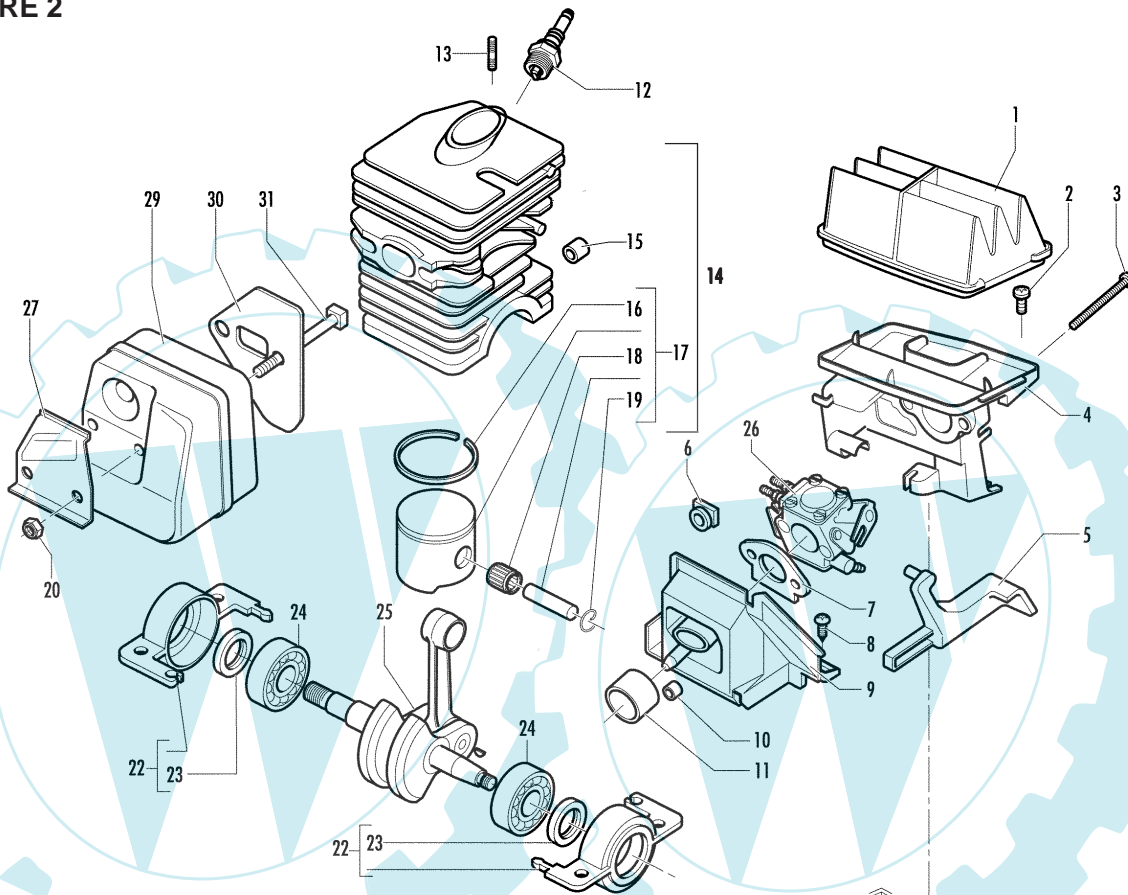

FIGURE 3 - CARB. ZAMA C1Q-EL1

brand	PARTNER

date	MAY/03	SHEET 3/4

Model	Prefix
P 462 15".325	01

Product number
953900429

FIGURE 2